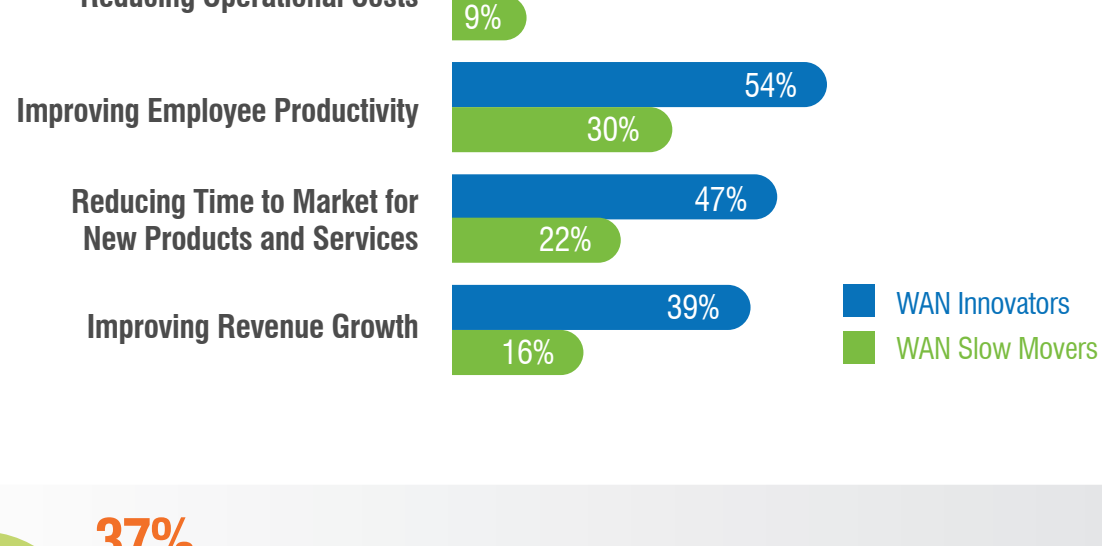

IT management (e.g., security, access) and large file transfers use cases will **benefit most** from SD-WAN deployment.

Security ranks as a top functionality in migrating to an SD-WAN solution

Security is top of mind for small and medium businesses, with **38%** of **small businesses** and **55%** of **medium businesses** naming Better Internet Security as their **top technology investment priority.**

Source: SMB Emerging Services Survey 2017, n=502

SD-WAN simplifies control and management of Hybrid WAN

- Application-defined intelligent path selection** across WAN links (MPLS, broadband internet, LTE, etc.) based on policies defined on the SD-WAN controller
- Flexible and agile policy definition** across all dimensions (security, performance, CoS, reliability, availability) for all apps
- Dynamic application policy and traffic management** leveraging the central controller

Adoption of SD-WAN Drives Positive Business Results

Source: SMB Emerging Services Survey 2017, n=502

SD-WAN addresses top pain points for today's WAN:

- Service level consistency
- Cost of growing the network
- Provisioning speed